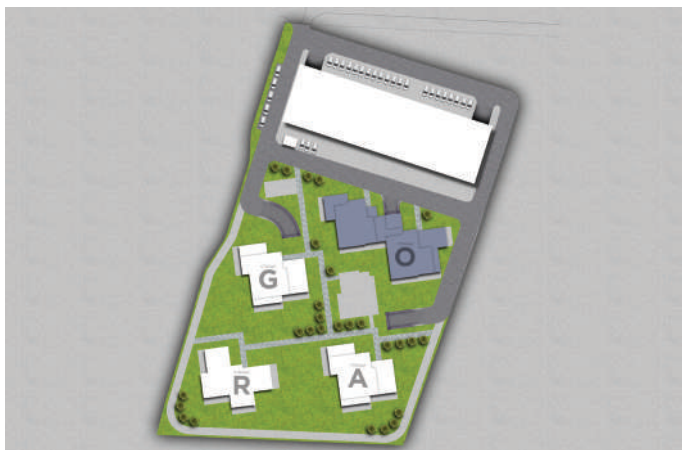

APARTMENT OA-7

BUILDING O | ENTRANCE A

FLOOR 3 OF 6

TYPE: 3 ROOMS

EXPOSURE: SOUTH/NORTH

FLOOR AREA: 117.25 M²

GFA (GROSS FLOOR AREA): 143.83 M²

STATUS: SOLD

BUILDINGS

LOCATION